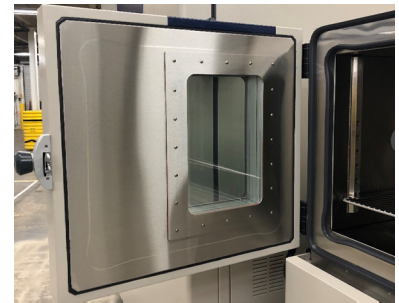

**New ZP latch - truly one-handed, lockable, door latch. Hinges will also match the dark grey latch color.**

- Safe & easy operation
- Improved aesthetics

**Updated gaskets - one piece construction.**

- Higher quality materials - better sealing. Requires less compression and withstands high temperature/high

**Ergonomic controller height meets SEMI requirements. Controller height lower on larger units for ease of use.**

**Incorporates new dark blue paint. High-quality paint is more durable with more sheen along with a new logo nameplate for a more premium look.**

**Inside door construction includes thermal brake and eliminates perimeter screws for better aesthetics.**

**Larger window on ZP-16 and larger - more viewable workspace, centered on ZP-32 and larger.**